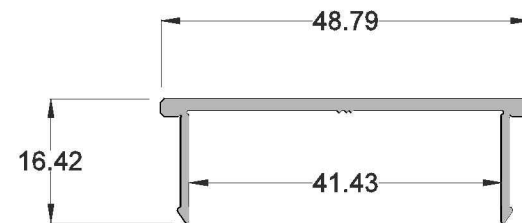

NOTES.
 1. ALL DIMENSIONS ARE IN MILLIMETRES UNLESS OTHERWISE SPECIFIED.
 2. DO NOT SCALE FROM THIS DRAWING

**DECKBOARD
 DETAILS**

**CHANNEL COVER
 DETAILS**

SPECIFICATIONS

- CLASS A2-s1
- MATERIAL: ALLOY 6063
- PROFILE DIMENSIONS (DECKBOARD): 20 x 147mm
- COLOURS: ANTHRACITE*
- AVAILABLE IN 4m, 5m & 6m LENGTHS*

*BESPOKE LENGTHS & COLOURS AVAILABLE

ISSUE	DESCRIPTION	ORIG.	APPR.	DATE	 Adek Class A Fire Rated a product by www.ecodek.co.uk	DESCRIPTION	WEIGHT	1.22 kg/m	PROJECTION IF APPLICABLE	 mm	DRAWN	CHECKED	APPROVED	1ST ISSUE
1	FIRST ISSUE	MDR		24-08-2020		A20 COMFORT GRIP 147mm WIDE ADEK BOARD GENERAL ASSEMBLY	SCALE	1:1@A3				MDR		
						TOLERANCE	± 0.5	DIMENSION UNITS			DRAWING No.			ISSUE
											ADK-A20CG-147-V1			1