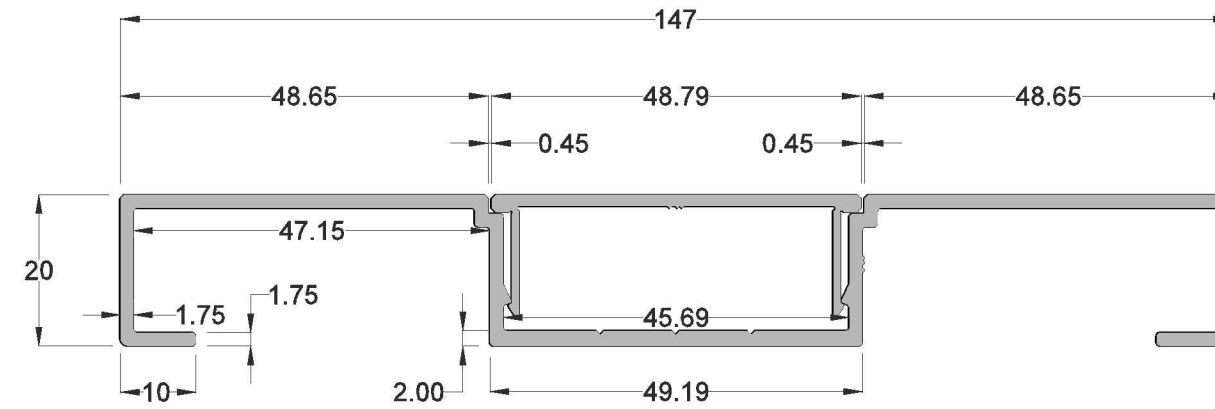

NOTES.
 1. ALL DIMENSIONS ARE IN MILLIMETRES UNLESS OTHERWISE SPECIFIED.
 2. DO NOT SCALE FROM THIS DRAWING

**DECKBOARD
 DETAILS**

**CHANNEL COVER
 DETAILS**

SPECIFICATIONS

- CLASS A2-s1
- MATERIAL: ALLOY 6063
- PROFILE DIMENSIONS (DECKBOARD): 20 x 147mm
- COLOURS: ANTHRACITE*
- AVAILABLE IN 4m, 5m & 6m LENGTHS*

*BESPOKE LENGTHS & COLOURS AVAILABLE

ISSUE	DESCRIPTION	ORIG.	APPR.	DATE	 Adek Class A Fire Rated a product by www.ecodek.co.uk	DESCRIPTION	WEIGHT	1.22 kg/m	PROJECTION IF APPLICABLE	 mm	DRAWN	CHECKED	APPROVED	1ST ISSUE
1	FIRST ISSUE	MDR		24-08-2020		A20 COMFORT GRIP 147mm WIDE ADEK BOARD GENERAL ASSEMBLY	SCALE	1:1@A3				MDR		
						TOLERANCE	± 0.5	DIMENSION UNITS			DRAWING No.			ISSUE
											ADK-A20CG-147-V1			1